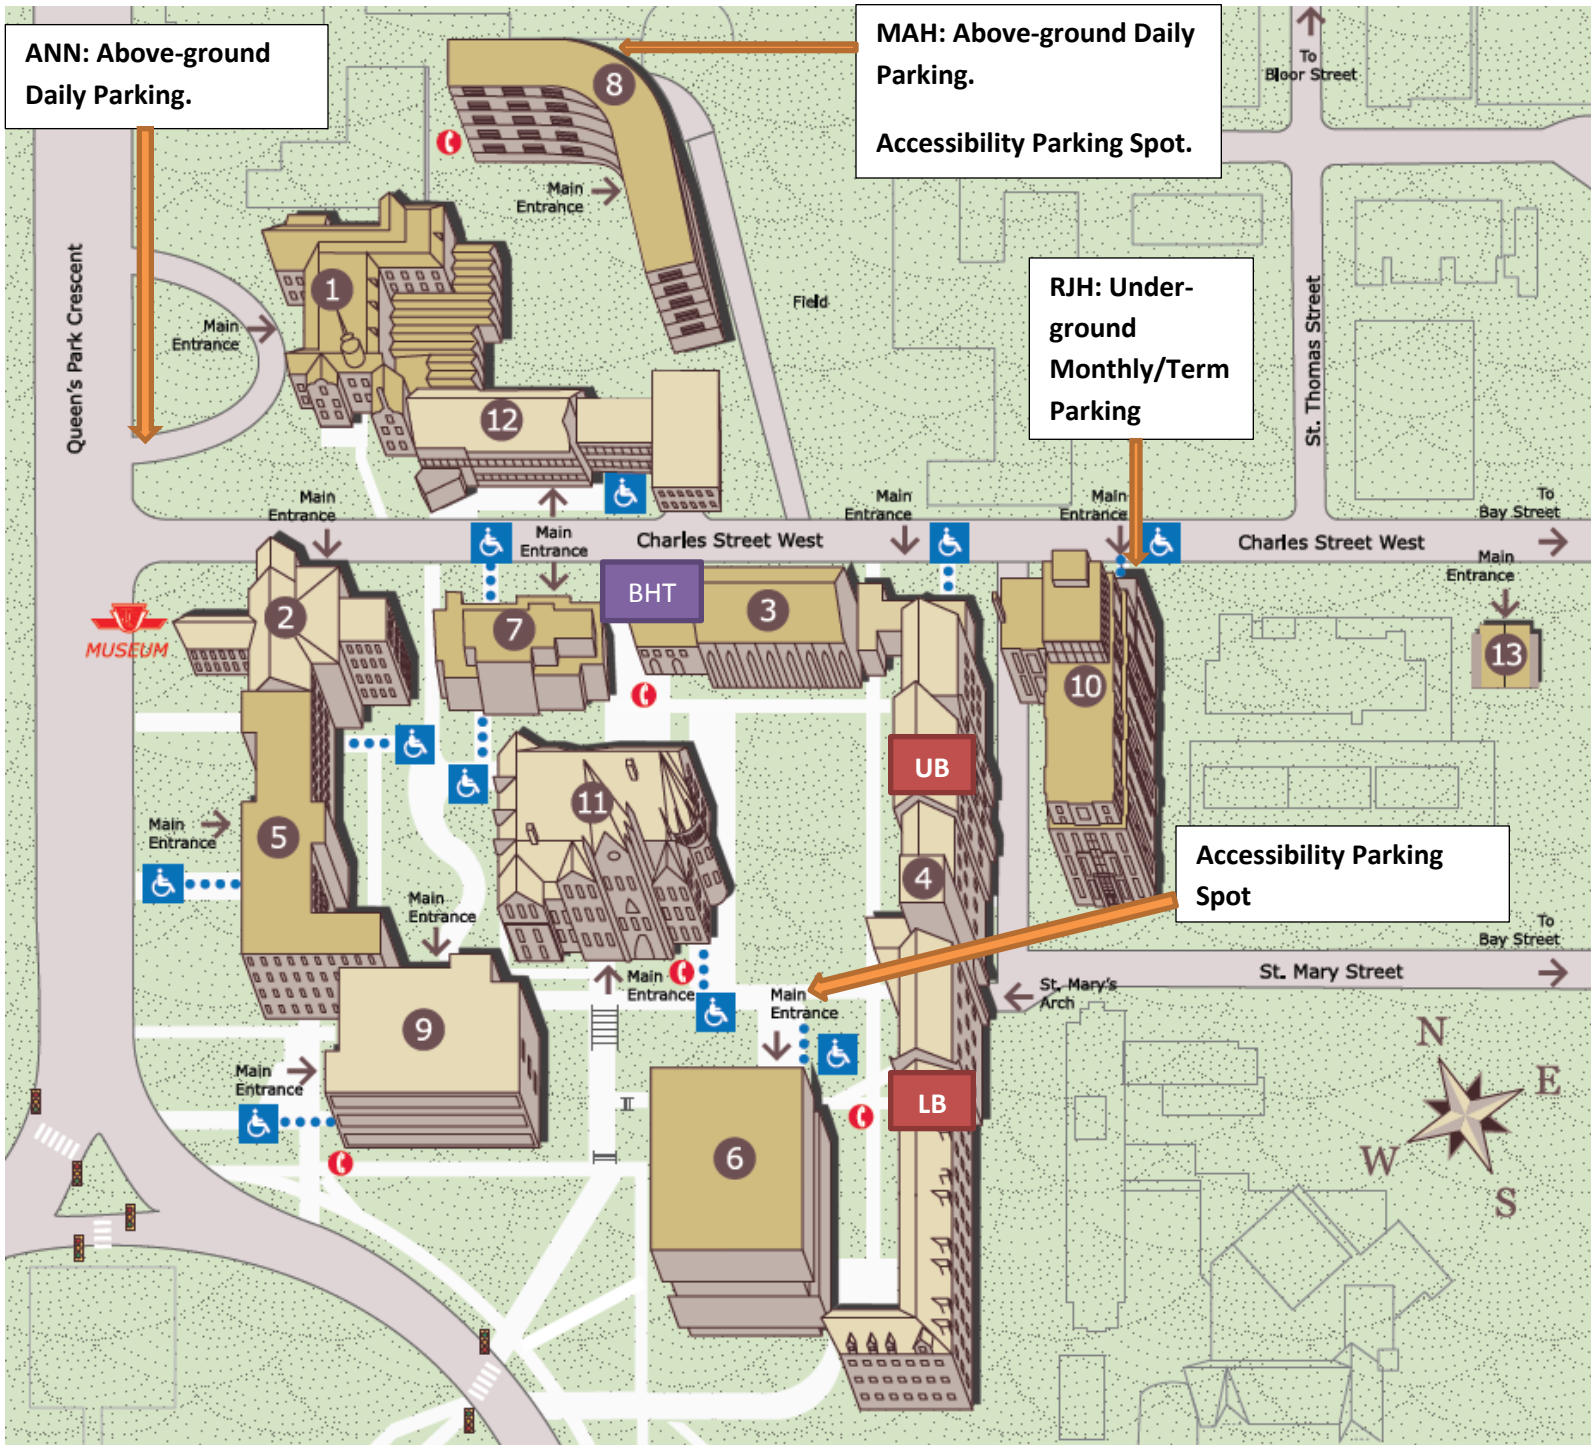

VICTORIA UNIVERSITY MAP

- 1. Annesley Hall (ANN)
- 2. Birge Carnegie (BC)
- 3. Burwash Dining Hall (BDH)
Burwash Guest House (BHT)
- 4. Burwash Hall (BUR)
a) Upper Burwash (UB)
b) Lower Burwash (LB)
- 5. Emmanuel College (EC)

- 6. Pratt Library (PL)
- 7. Isabel Bader Theatre (BT)
- 8. Margaret Addison Hall (MAH)
- 9. Northrop Frye (NF)
- 10. Rowell Jackman Hall (RJH)
- 11. Victoria College Building (OLD VIC)
- 12. Goldring Student Centre (GSC)
- 13. 65 Charles St. W. (LAW HOUSE)

Please note: Parking permits can be purchased at the Margaret Addison Hall front desk, guests can also check in here; located at 140 Charles St. W. (#8 on map).